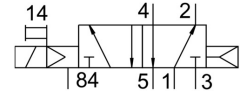

Air solenoid valve CPE14-M1CH-5L-1/8

Part number: 550237

FESTO

Data sheet

Feature	Value
Valve function	5/2, monostable
Actuation type	Electrical
Width	14 mm
Standard nominal flow rate	800 l/min
Pneumatic working port	G1/8
Operating voltage	24V DC
Operating pressure	0.3 MPa ... 0.8 MPa
Operating pressure	3 bar ... 8 bar
Structural design	Piston gate valve
Reset method	Pneumatic spring
Maritime classification	See certificate
Degree of protection	IP65 IP67 With plug socket as per IEC 60529
Nominal width	6 mm
Type code	CPE14
Exhaust air function	With flow control option
Sealing principle	Soft
Mounting position	Any
Manual override	Detenting via accessory Non-detenting
Type of control	Pilot-controlled
Pilot air supply port	Internal
Flow direction	Non-reversible
Symbol	00991023
Valve position ID	Label holder
Lap	Overlap
Switching time off	32 ms
On switching time	24 ms
Duty cycle	100%
Max. positive test pulse with 0 signal	1200 µs
Max. negative test pulse on 1 signal	900 µs
Coil characteristics	24 V DC: 1.28 W
Permissible voltage fluctuations	-15 % / +10 %
Operating medium	Compressed air as per ISO 8573-1:2010 [7:4:4]
Information on operating and pilot media	Operation with oil lubrication possible (required for further use)